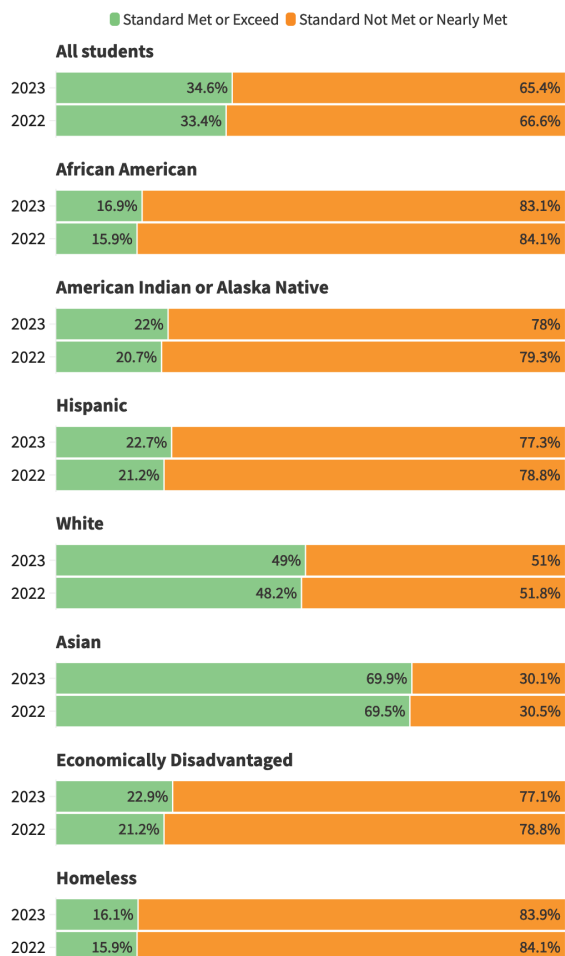

The Math Scores are Out:

2023 Math Results

Source: California Assessment of Student Performance and Progress, California Department of Education
Graphic by Yuxuan Xie, EdSource